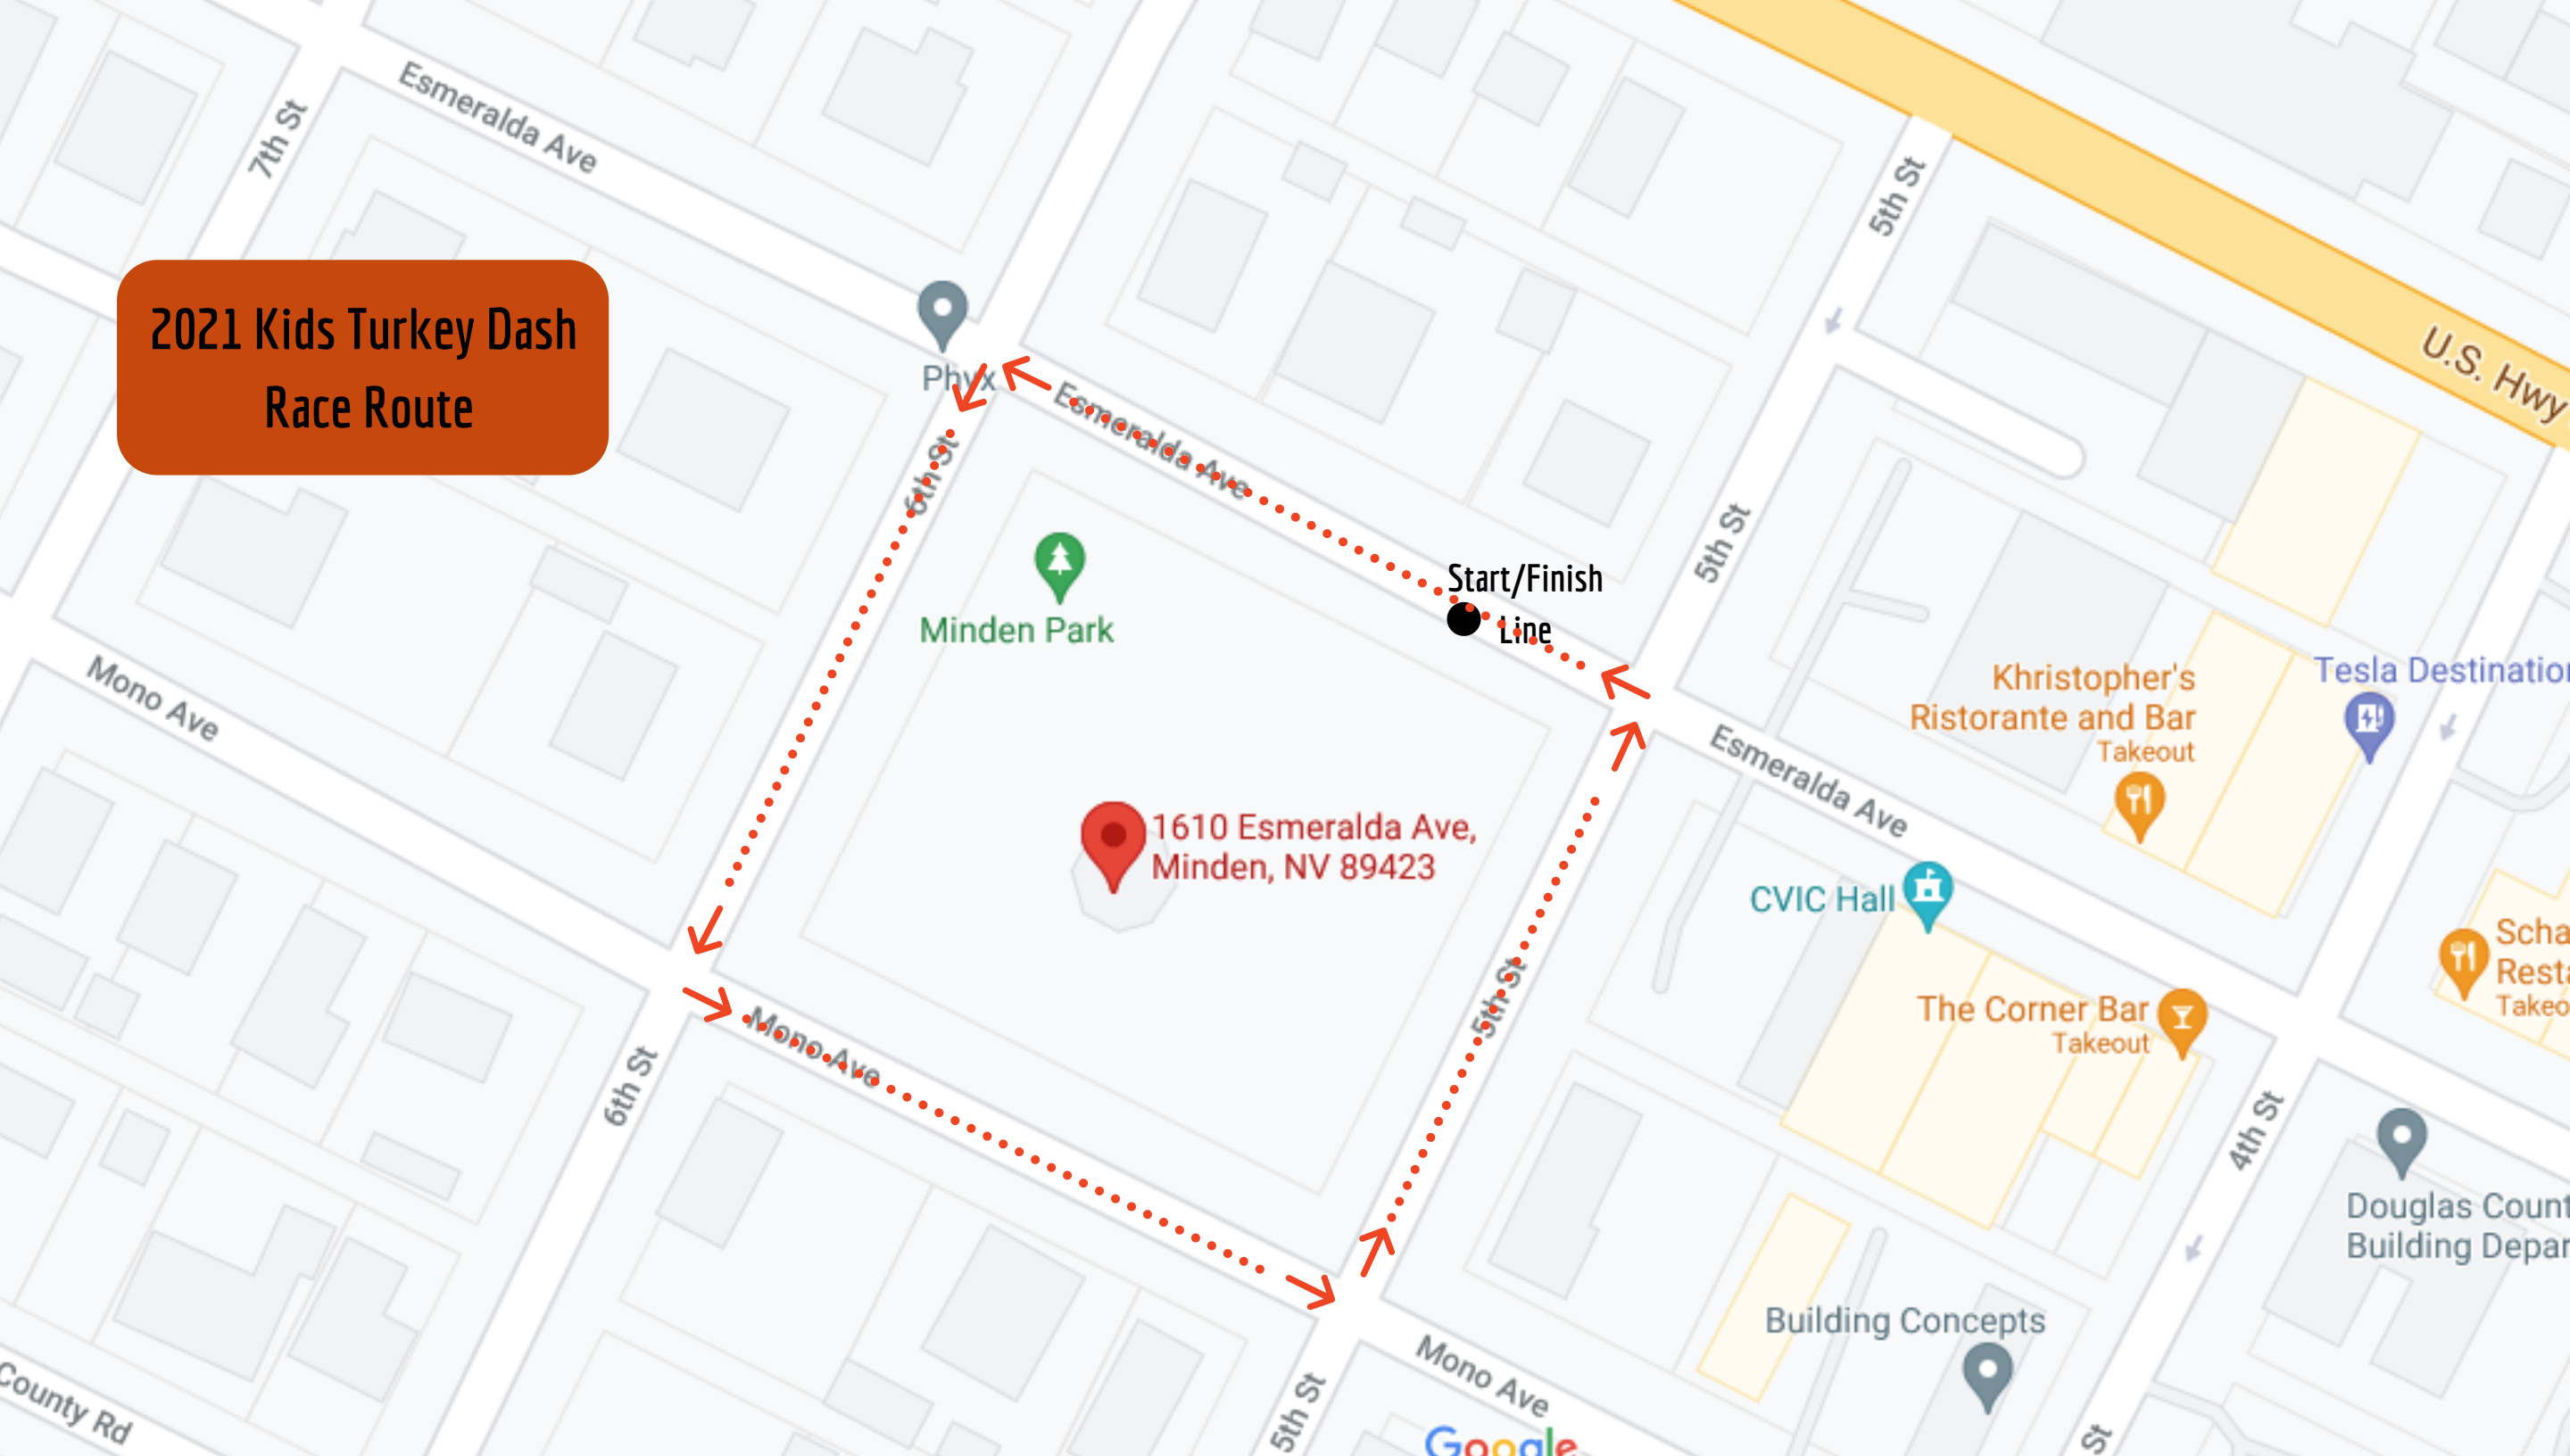

s, traffic and nearby places

Douglas County Public Library, Nevada

Douglas County

Douglas County Sheriff's

Start/Finish Line

CVIC Hall

Minden Park

Francisco's Mexican

Nevada Coffee on Main

F.I.S.H. Thrift Store

Greater Nevada Credit Union

CHRISTENSEN AUTOMOTIVE OF...

Chicago Mike's Pizza

The Church of Jesus Christ of Latter-day Saints

2021 Carson Valley Turkey Trot Race Route

2021 Kids Turkey Dash
Race Route

Phyx

Minden Park

1610 Esmeralda Ave,
Minden, NV 89423

Start/Finish
Line

CVIC Hall

Khristopher's
Ristorante and Bar
Takeout

The Corner Bar
Takeout

Building Concepts

Tesla Destination

Douglas County
Building Depart

Google