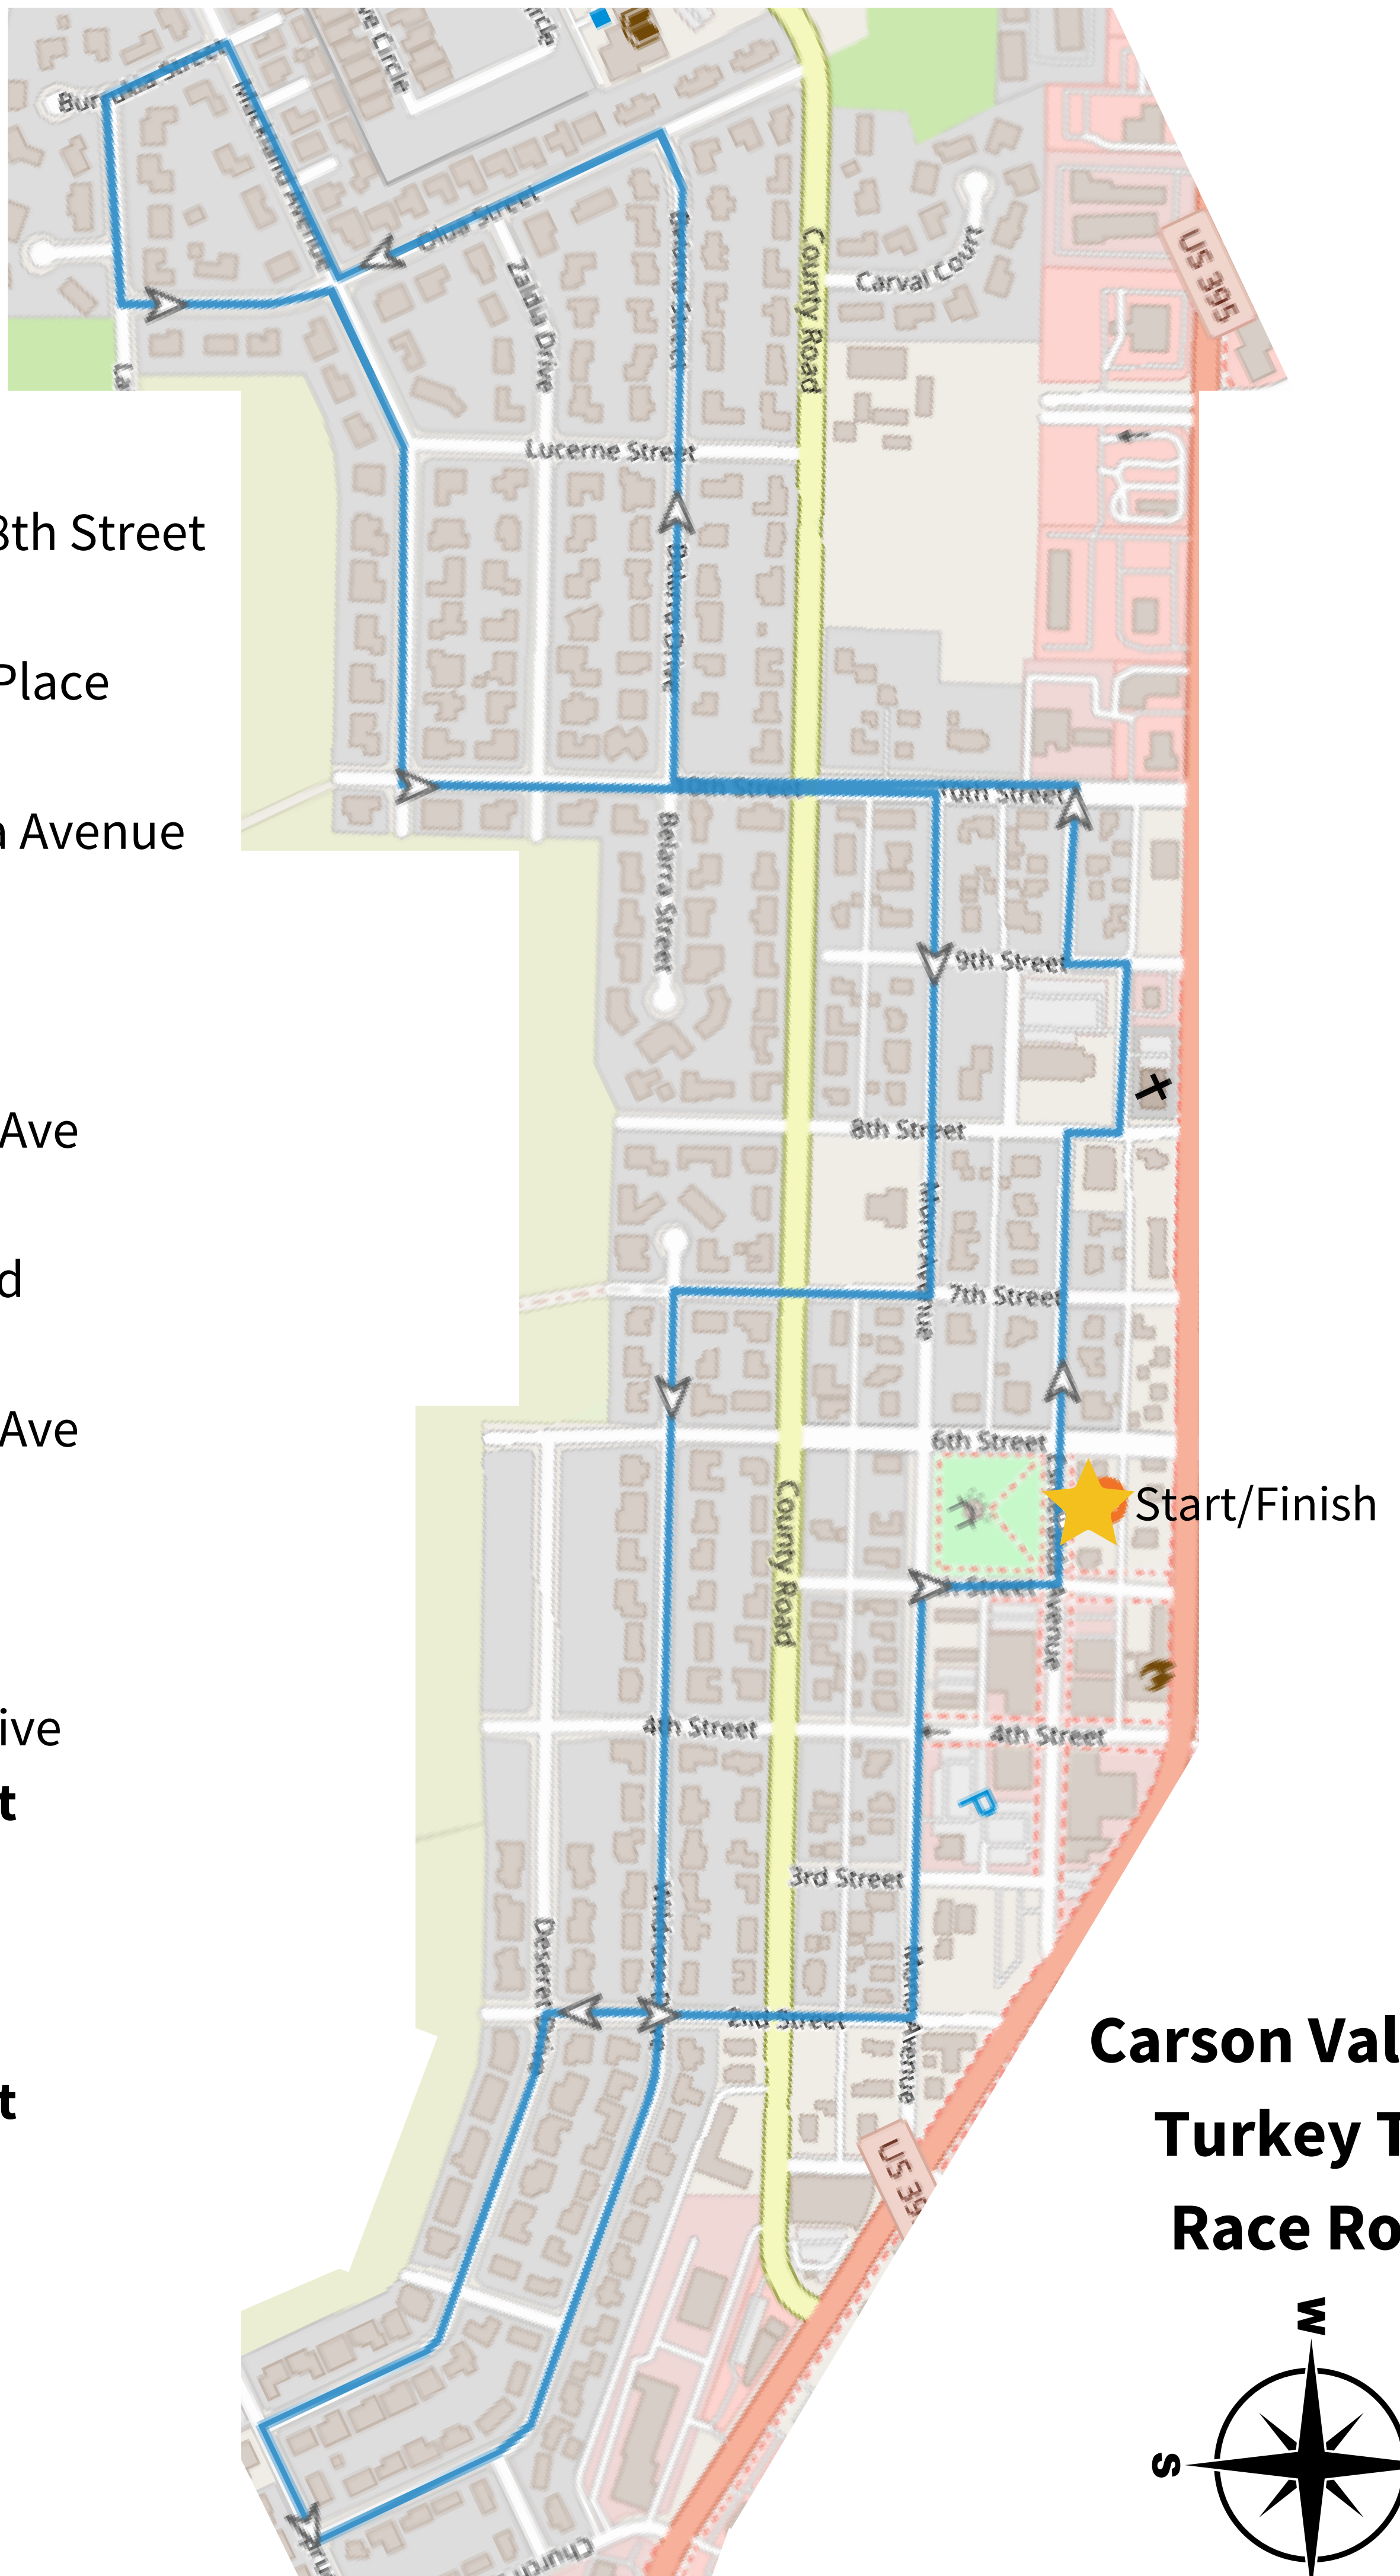

## START

Esmeralda Ave. to 8th Street

**Right on 8th St**

Left on Esmeralda Place

**Left on 9th St**

Right on Esmeralda Avenue

**Left on 10th St**

Right on Belarra St

**Right on 7th St**

Left on Wildrose Drive

**Right on Second St**

Left on Deseret Dr

**Left on Spruce St**

Left on Wildrose Dr

**Right on Second St**

Left on Mono Ave

**Right on 5th St**

Left on Esmeralda

## Carson Valley Turkey Trot Race Route